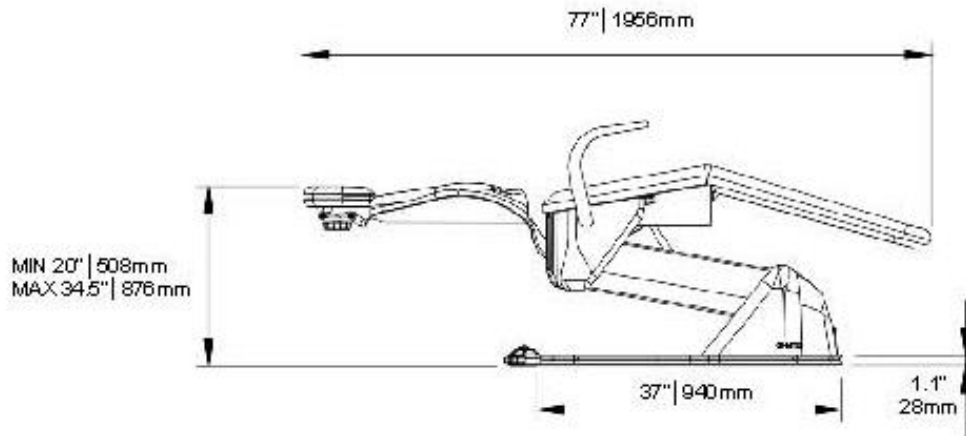

6000EL/Biscayne E.L. Chair Dimensions

With Base Fully Lowered

Note: Toe board moves approximately 11 inches forward when base is fully raised.

6000EL/Biscayne E.L. Junction Box Dimensions

(Not to Scale)

NOTE: All pipes must be terminated 1 inch above floor.
Position box so that 2" opening faces post side.