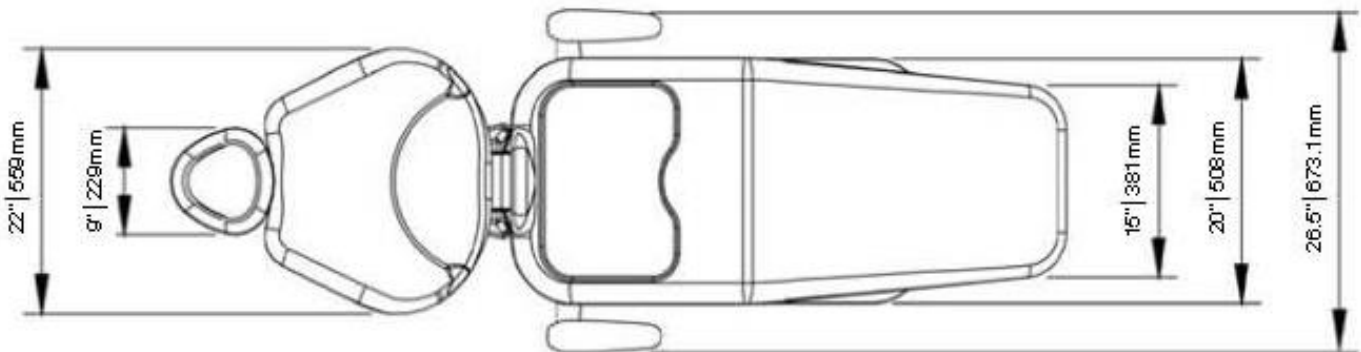

6000EL/Biscayne E.L. Chair Dimensions

With Base Fully Lowered

Note: Toe board moves approximately 11 inches forward when base is fully raised.

6000EL/Biscayne E.L. Junction Box Dimensions

(Not to Scale)

NOTE: All pipes must be terminated 1 inch above floor.
Position box so that 2" opening faces post side.