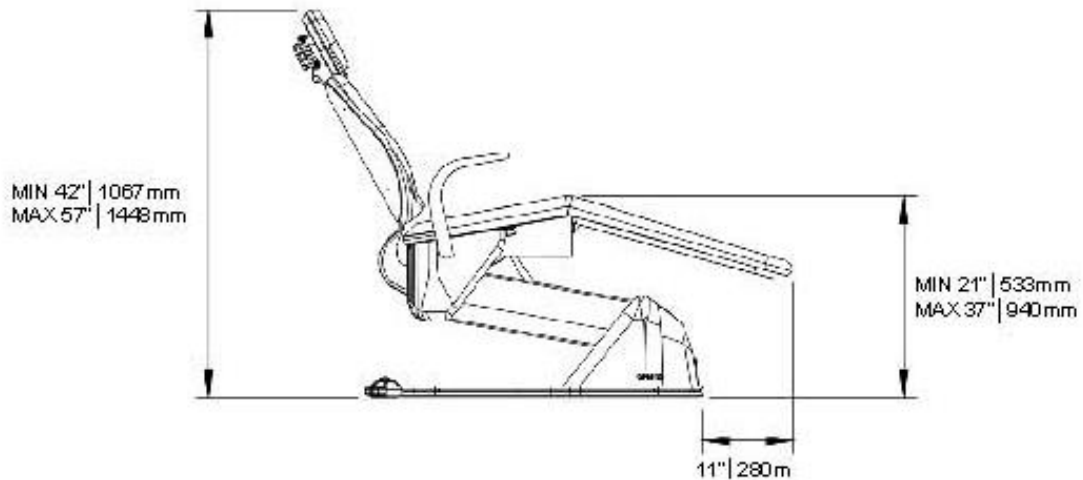

6000EL/Biscayne E.L. Chair Dimensions

With Base Fully Lowered

Note: Toe board moves approximately 11 inches forward when base is fully raised.

6000EL/Biscayne E.L. Junction Box Dimensions

(Not to Scale)

NOTE: All pipes must be terminated 1 inch above floor.
Position box so that 2" opening faces post side.