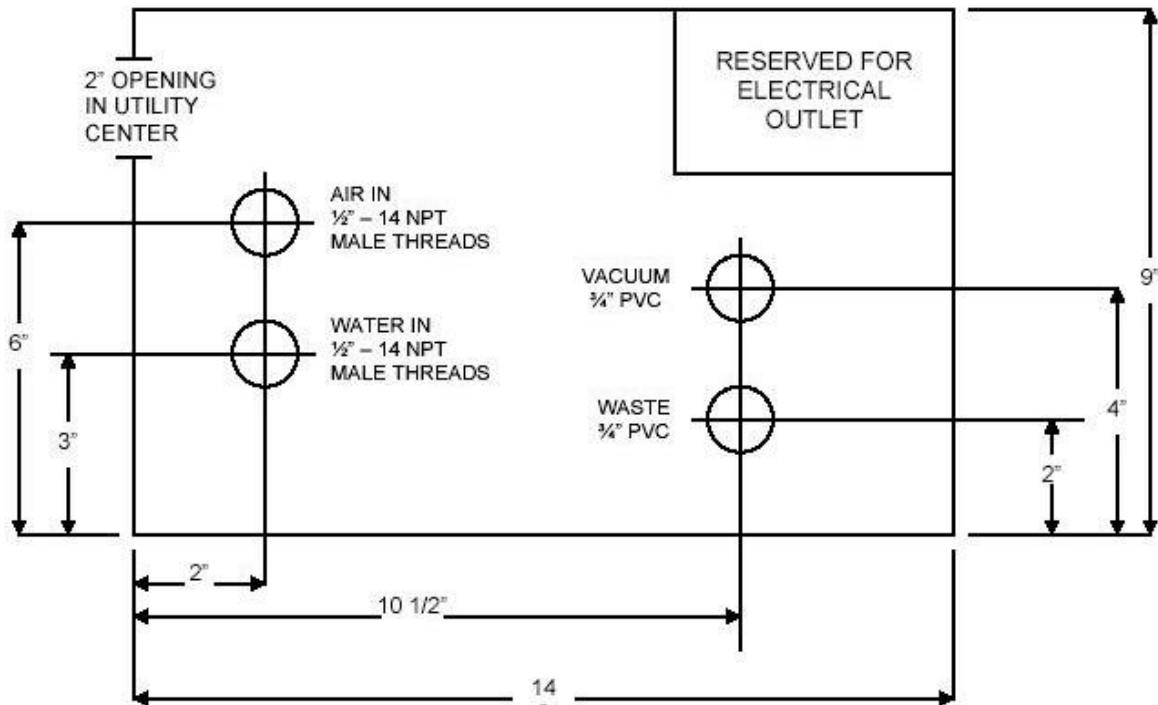

6000EL/Biscayne E.L. Chair Dimensions

With Base Fully Lowered

Note: Toe board moves approximately 11 inches forward when base is fully raised.

6000EL/Biscayne E.L. Junction Box Dimensions

(Not to Scale)

NOTE: All pipes must be terminated 1 inch above floor.
Position box so that 2" opening faces post side.