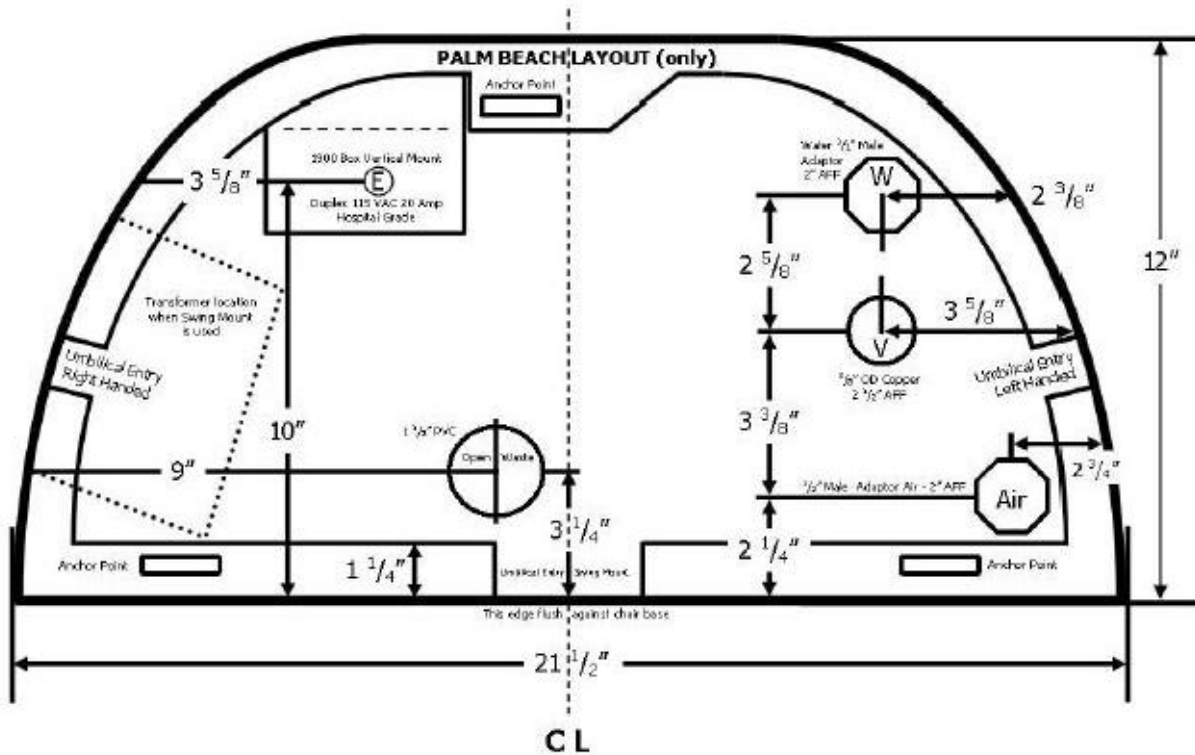

Distance from toe board with base fully lowered:

- A. Swing Light Arm 17"
- B. Swing Unit Arm 12"

## With Base Fully Raised

Note: Toe board moves approximately 8 inches forward when base is fully raised.

Max Load Capacity  
**600 Lbs | 272.2 Kg**

## 9000PB/Palm Beach Junction Box Dimensions

## **Weight & Dimensions**