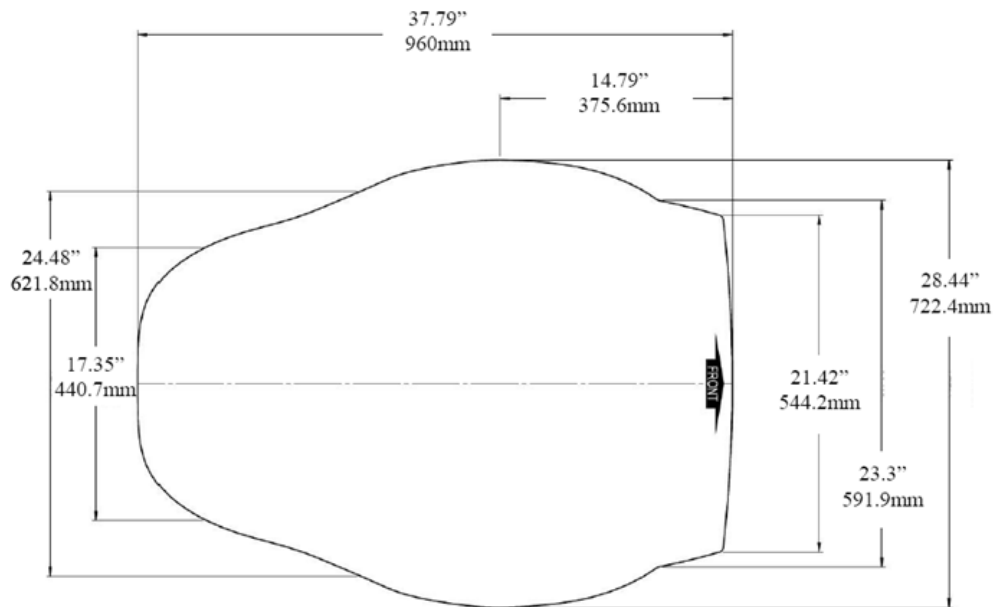

With Base Fully Raised

Note: Toe board moves approximately 8 inches forward when base is fully raised.

Max Load Capacity
600 Lbs | 272.2 Kg

Footprint