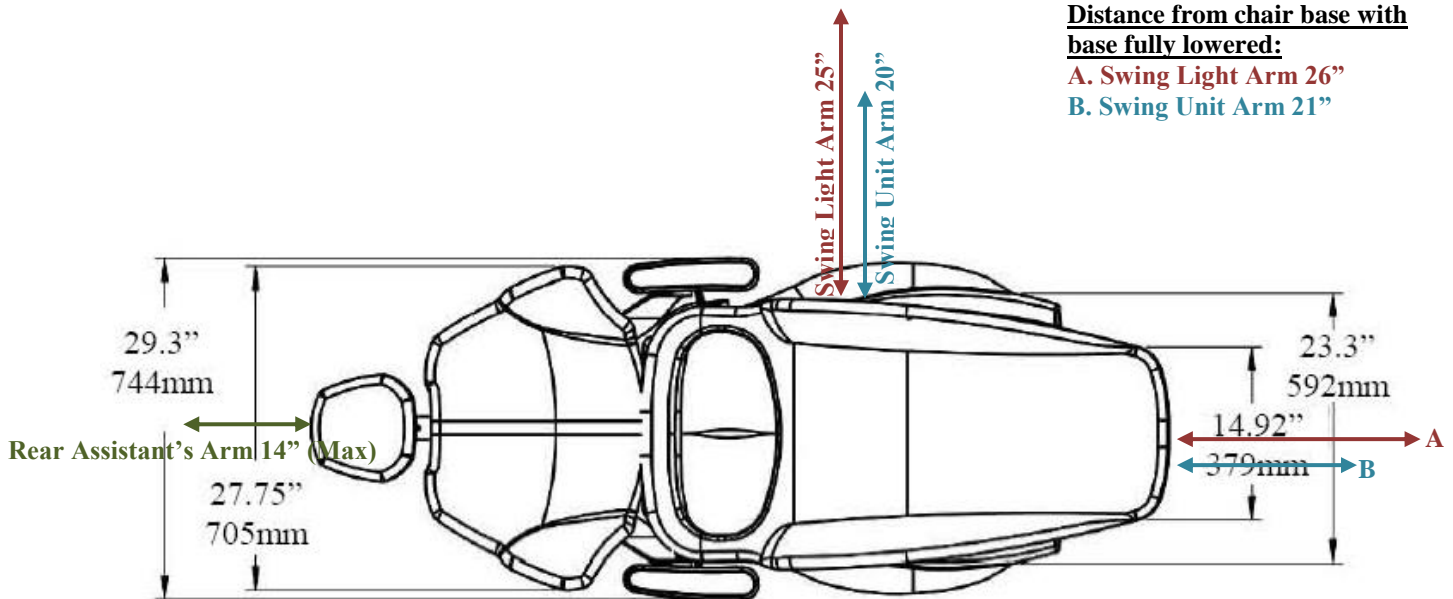

## 9000PB/Palm Beach Chair Dimensions

(Includes Swing Arms Dimensions)

### With Base Fully Lowered

Note: Toe board moves approximately 8 inches forward when base is fully raised.

Distance from chair base with base fully lowered:

- A. Swing Light Arm 26"
- B. Swing Unit Arm 21"

## With Base Fully Raised

Note: Toe board moves approximately 8 inches forward when base is fully raised.

Max Load Capacity  
**600 Lbs | 272.2 Kg**

## **Weight & Dimensions**