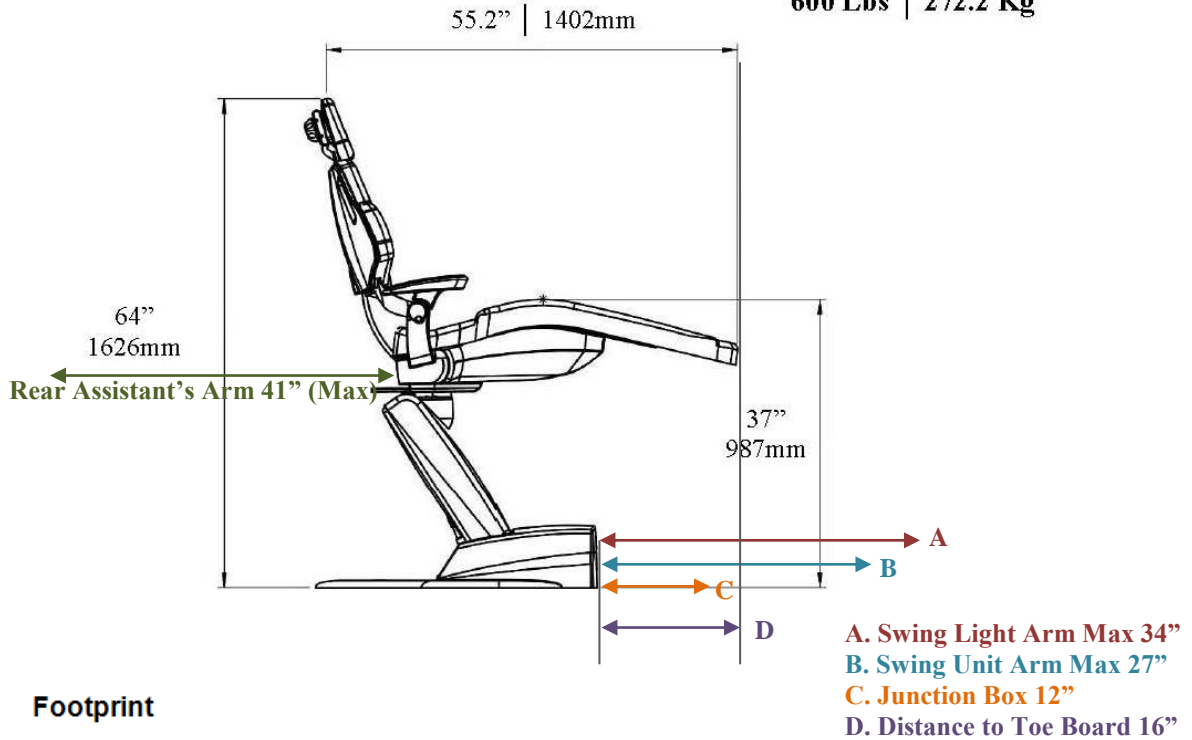

### With Base Fully Lowered

Note: Toe board moves approximately 8 inches forward when base is fully raised.

Distance from chair base with base fully lowered:

- A. Swing Light Arm 26"
- B. Swing Unit Arm 21"

Distance from toe board with base fully lowered:

- A. Swing Light Arm 17"
- B. Swing Unit Arm 12"

## With Base Fully Raised

Note: Toe board moves approximately 8 inches forward when base is fully raised.

Max Load Capacity  
**600 Lbs | 272.2 Kg**

## **Weight & Dimensions**