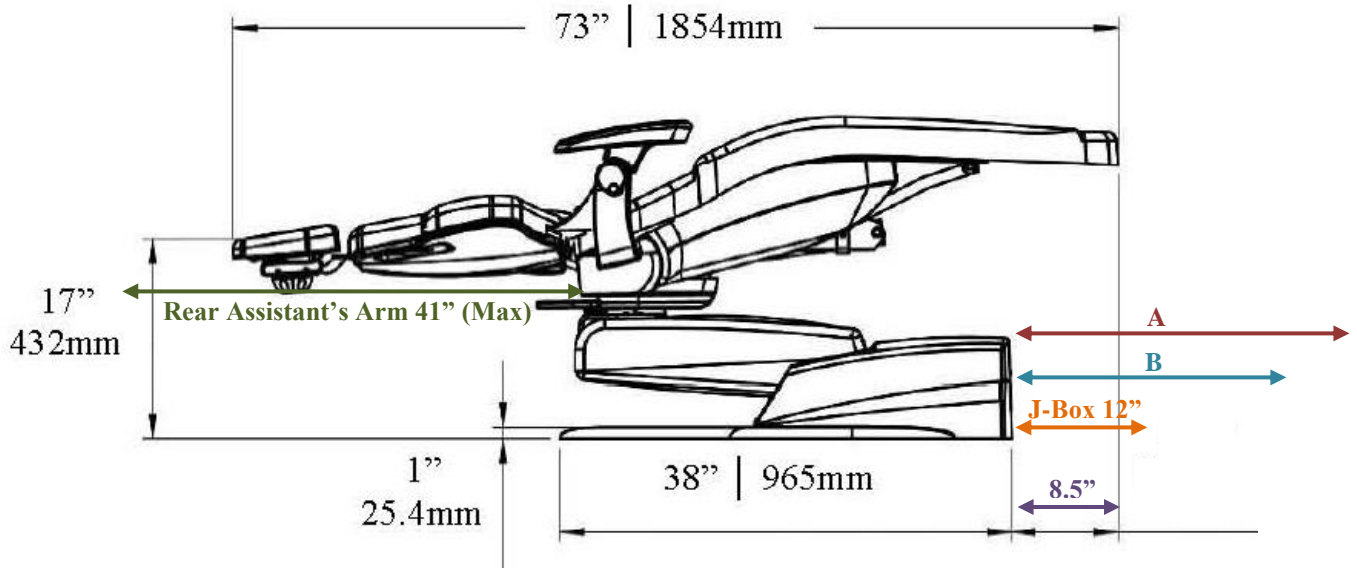

## 9000PB/Palm Beach Chair Dimensions

(Includes Swing Arms Dimensions)

### With Base Fully Lowered

Note: Toe board moves approximately 8 inches forward when base is fully raised.

Distance from chair base with base fully lowered:

- A. Swing Light Arm 26"
- B. Swing Unit Arm 21"

## With Base Fully Raised

Note: Toe board moves approximately 8 inches forward when base is fully raised.

Max Load Capacity  
**600 Lbs | 272.2 Kg**

## **Weight & Dimensions**