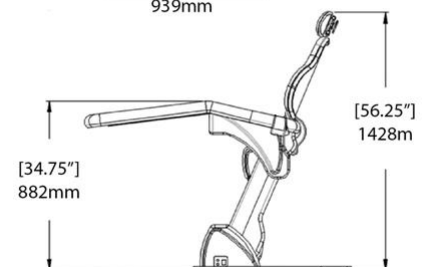

6700M Marathon Ortho Chair

INTELLIGENT ENDURANCE

Designed with the operator in mind, the 6700M Marathon chair is the intelligent investment for any practice looking for durability, comfort, and design at an affordable price. Without sacrificing quality or dependability, the 6700M Marathon chair was developed to give your practice the innovations of tomorrow to attract the clientele of today.

FEATURES:

- Electro-mechanic Operation
- Mobile Foot Control
- Auto-exit and Last Position
- Four Programmable Pre-positions
- Double Articulating Headrest
- Equipped with WI-FI and USB for easy remote diagnostics

Precise, Expandable, Intelligent
Precision Controls, Built-in Wi-Fi, and
USB Port for Remote Diagnostics

Quiet Operation
Discreet and Resilient
German Engineered Motors

800.275.3368 | Tel: 954.730.3636 | Fax 954.730.3602
1280 SW 27th Ave | Pompano Beach, FL 33069
www.summitdental.com