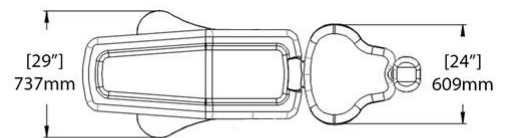

Precise, Expandable, Intelligent
Precision Controls, Built-in Wi-Fi, and
USB Port for Remote Diagnostics