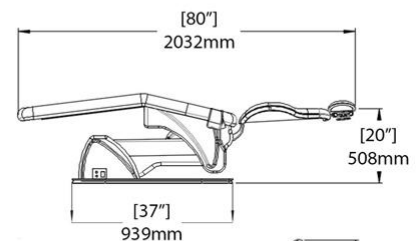

Precise, Expandable, Intelligent
Precision Controls, Built-in Wi-Fi, and
USB Port for Remote Diagnostics